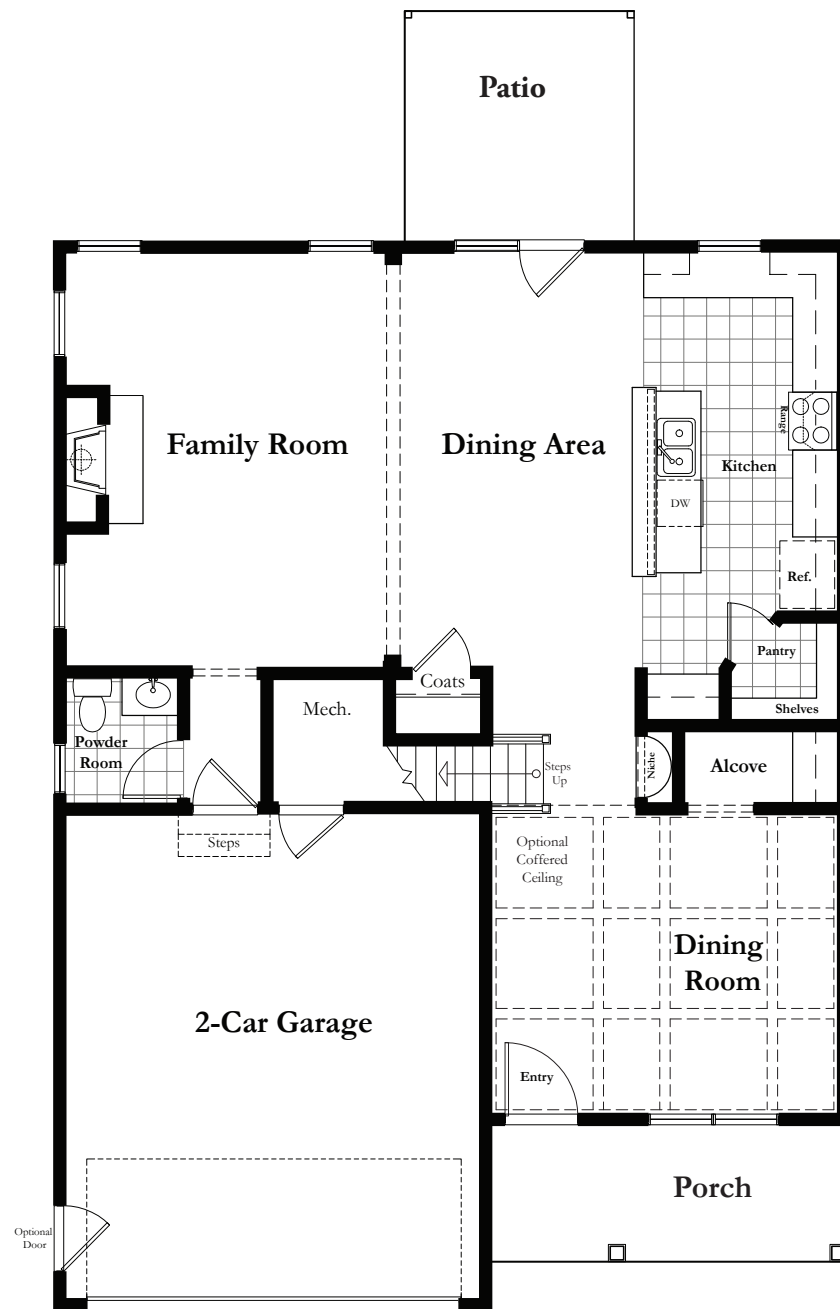

HERITAGE *Run*

Elevation A

HERITAGE *Run*

Elevation B

BIRCH FLOORPLAN

Elevation C

BIRCH FLOORPLAN

**Terramor
HOMES**

YOUR COMMUNITY. YOUR HOME. YOUR LIFE!
www.TerramorHomes.com

804 HERITAGE LAKE RD, WAKE FOREST, NC 27587 • (919)453-2000

WWW.HERITAGEWAKEFOREST.COM

BIRCH FLOORPLAN

4 BEDROOMS | 2.5 BATHS | 2-CAR GARAGE | 2,449 SQ. FT.

FIRST FLOOR

SECOND FLOOR