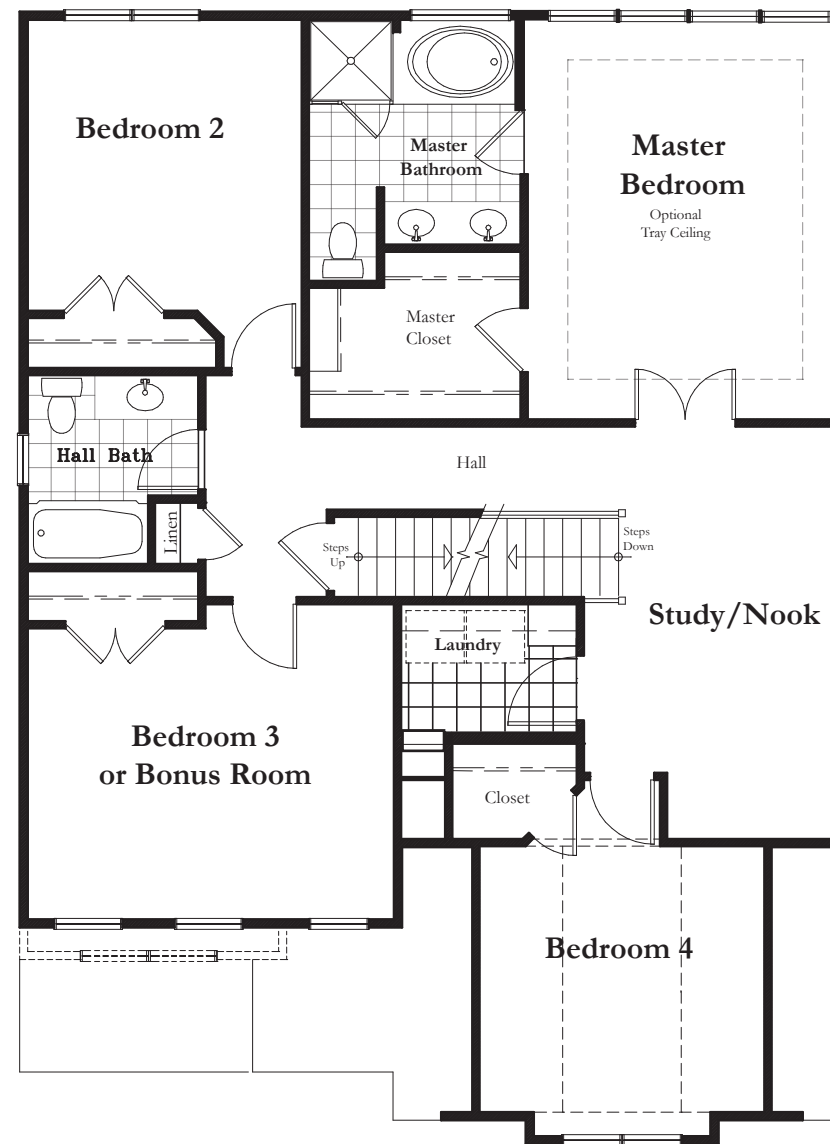

YOUR COMMUNITY. YOUR HOME. YOUR LIFE!
www.TerramorHomes.com

804 HERITAGE LAKE RD, WAKE FOREST, NC 27587 • (919)453-2000

WWW.HERITAGEWAKEFOREST.COM

BIRCH FLOORPLAN

4 BEDROOMS | 2.5 BATHS | 2-CAR GARAGE | 2,449 SQ. FT.

FIRST FLOOR

SECOND FLOOR