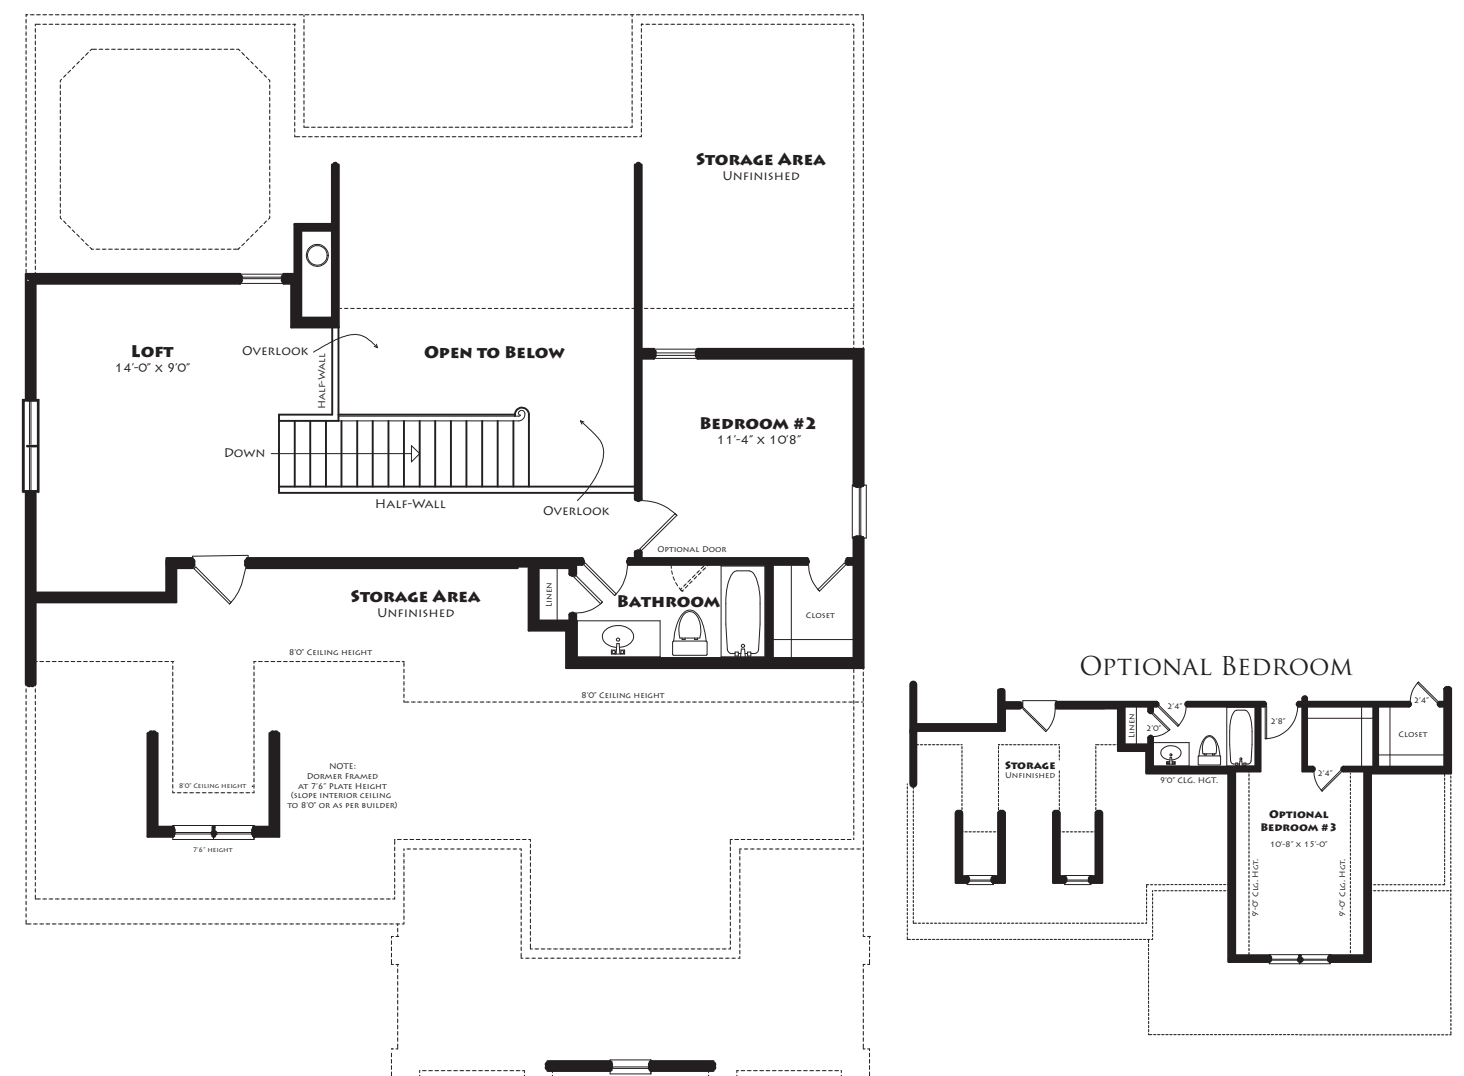

HERITAGE *Run*

HERITAGE *Run*

GARDENIA
FLOORPLAN

GARDENIA
FLOORPLAN

GARDENIA

FLOORPLAN

3 BEDROOMS | 2.5 BATHS | LOFT | 2-CAR GARAGE | 2,186 SQ. FT

FIRST FLOOR

SECOND FLOOR