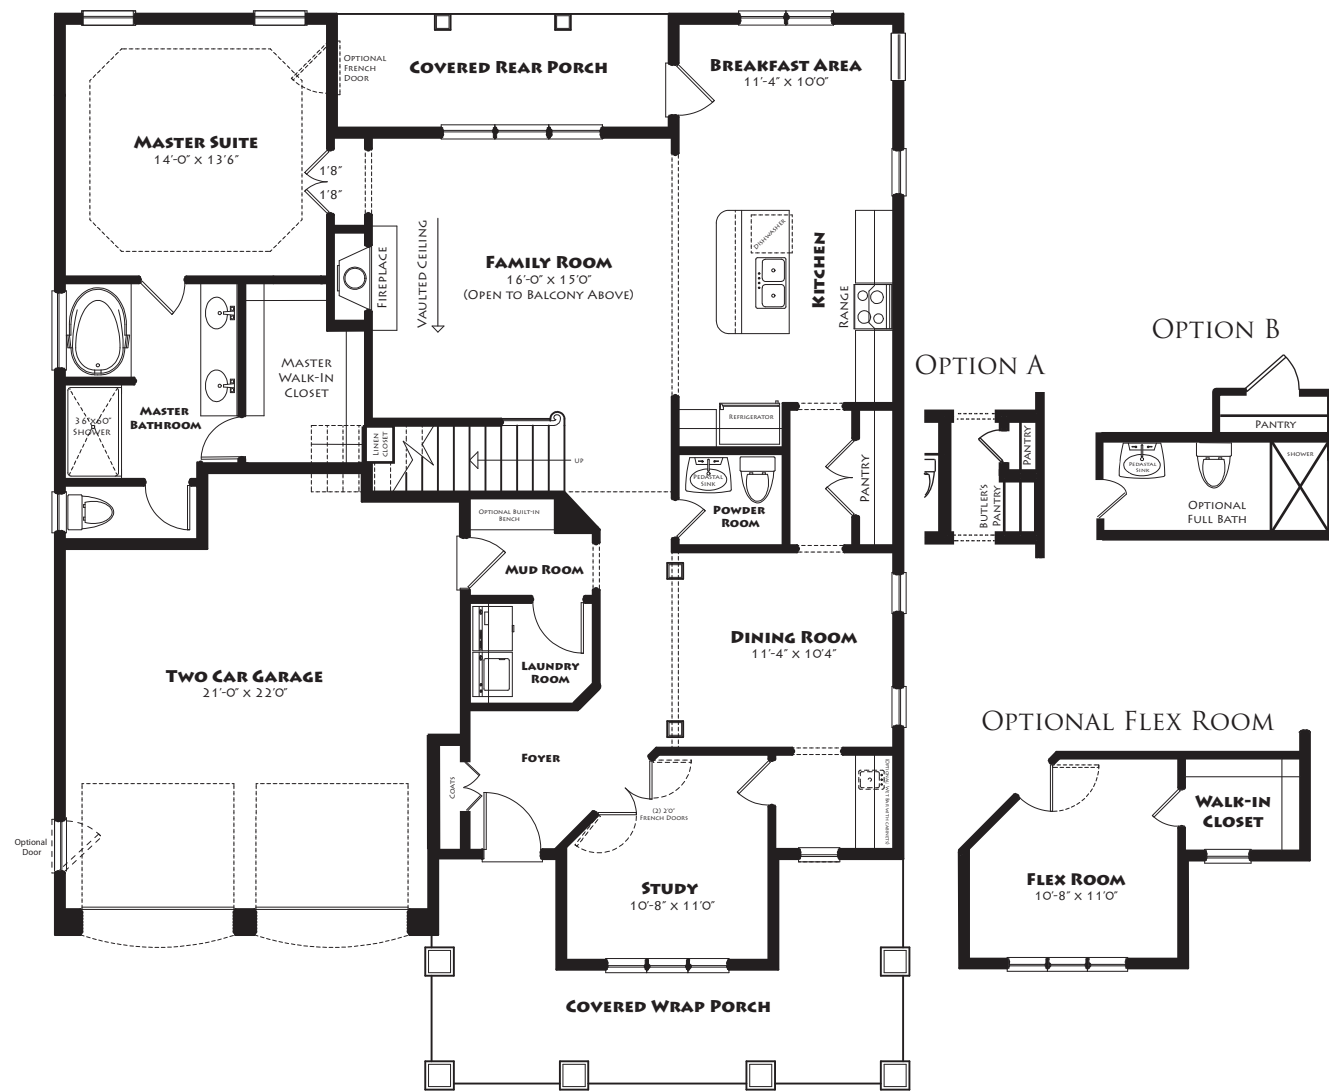

HERITAGE *Run*

HERITAGE *Run*

GARDENIA
FLOORPLAN

GARDENIA
FLOORPLAN

GARDENIA

FLOORPLAN

3 BEDROOMS | 2.5 BATHS | LOFT | 2-CAR GARAGE | 2,186 SQ. FT

FIRST FLOOR

SECOND FLOOR