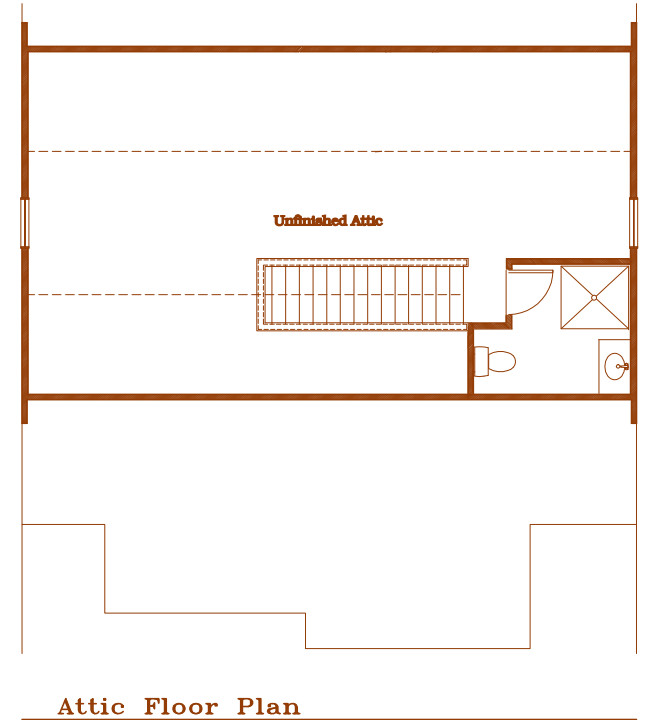

# The Cypress Creek

First Floor Plan

Second Floor Plan

Attic Floor Plan

2585 sq.ft.

EQUAL HOUSING OPPORTUNITY