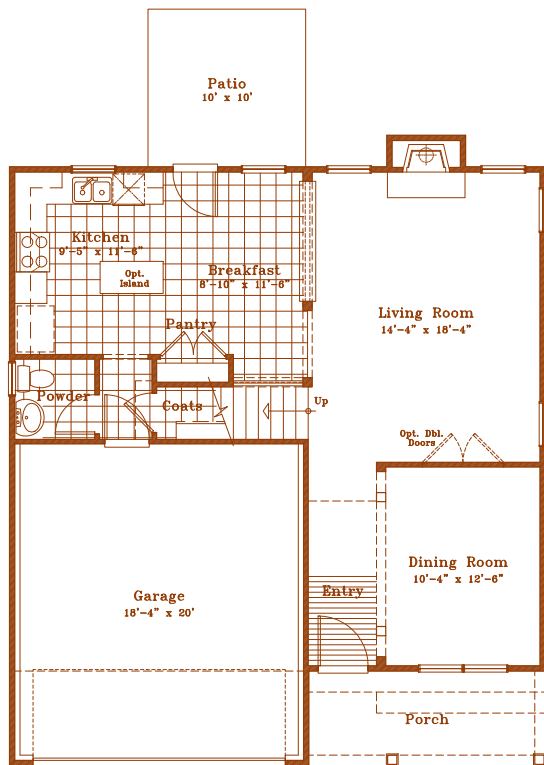

The Dogwood

First Floor Plan

Optional Master Bath

Optional Walk-Up Attic

Second Floor Plan

Optional Attic Floor Plan

1927 sq.ft.

EQUAL HOUSING OPPORTUNITY