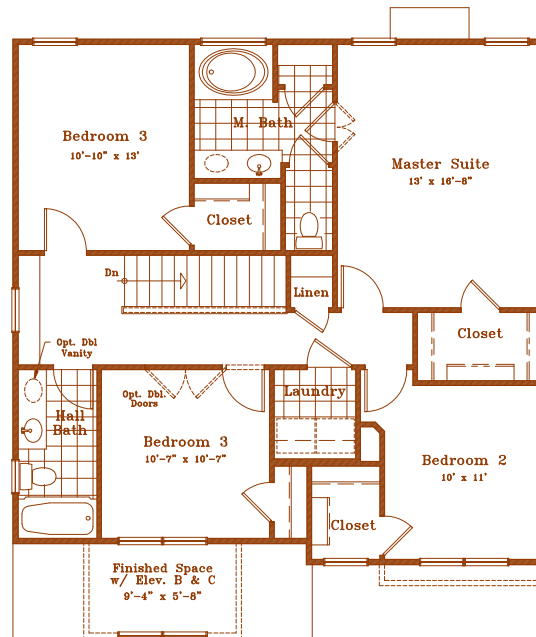

The Dogwood

First Floor Plan

Optional Master Bath

Optional Walk-Up Attic

Second Floor Plan

Optional Attic Floor Plan

1927 sq.ft.

EQUAL HOUSING OPPORTUNITY