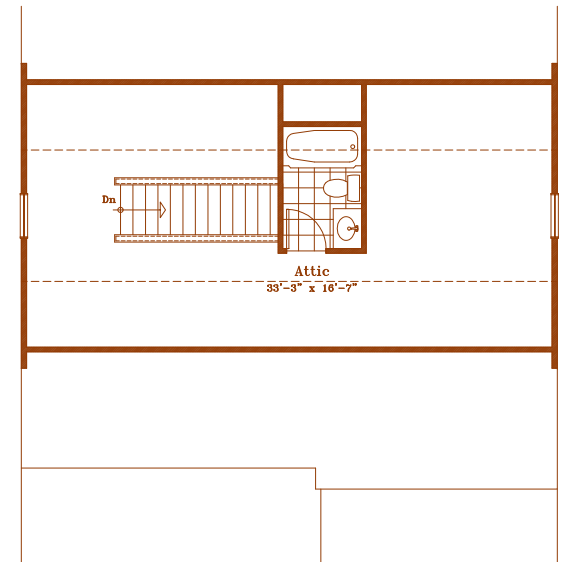

The Dogwood

First Floor Plan

Optional Master Bath

Optional Walk-Up Attic

Second Floor Plan

Optional Attic Floor Plan

1927 sq.ft.

EQUAL HOUSING OPPORTUNITY